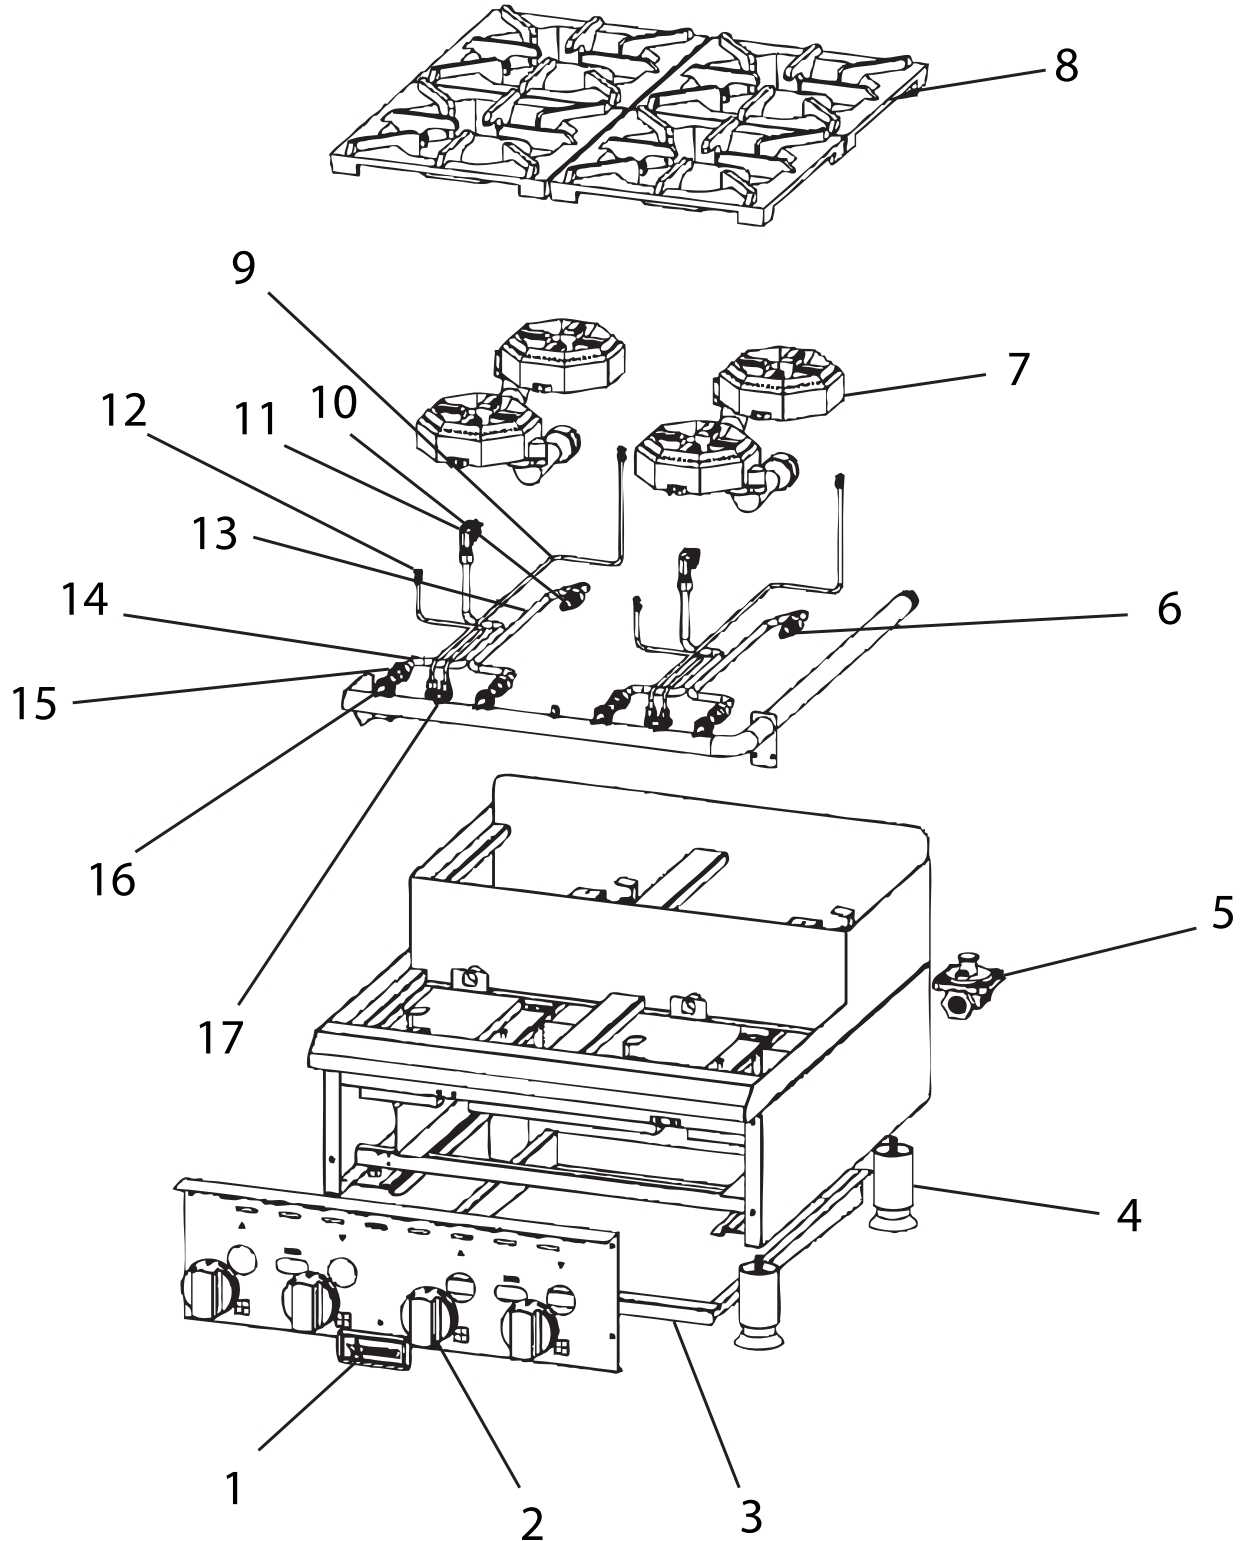

Parts Breakdown

Model CE-CN-0424-S 44199

Parts Breakdown

Model CE-CN-0424-S 44199

Item No.	Description	Position	Item No.	Description	Position	Item No.	Description	Position
43313	Brand for 44199	1	73106	Burner for 44199	7	73110	Main Gas Pipe Front for 44199	13
43309	Dial for 44199	2	73107	Trivet for 44199	8	73111	Main Gas Pipe Rear for 44199	14
72424	Tray for 44199	3	73108	Back Pipe of Pilot Assembly for 44199	9	63535	Valve Connection for 44199	15
72410	Foot for 44199	4	63533	Orifice Connection-Rear for 44199	10	73113	Pilot Valve for 44199	16
73104	Regulator for 44199	5	63534	Orifice Connection-Front for 44199	11	73112	Valve for 44199	17
73105	Orifice 46 # NAT for 44199	6	73109	Front Pipe of Pilot Assembly for 44199	12	42962	Conversion Kits for 44199	